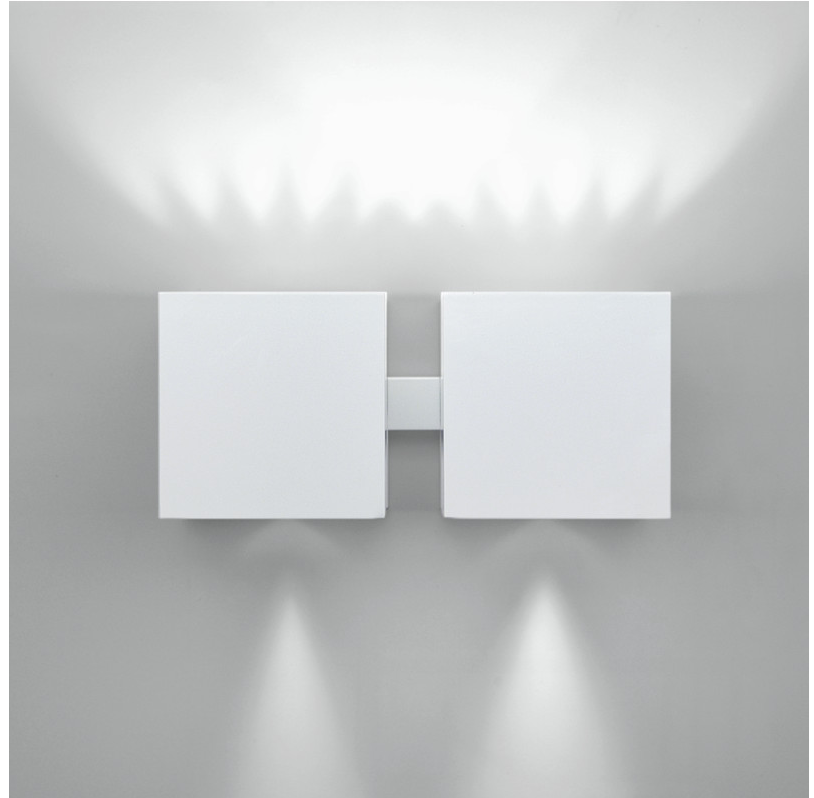

PROJECT _____
TYPE _____
SPECIFIER _____
QUANTITY _____
DATE _____

DAU DOUBLE SURFACE

D93095- : D93095-WHI

base number

1. To build a product code in our configurator select the specify button on the base model # product page
2. To build a manual product code on this datasheet choose from the options listed below in blue font and add the suffix to the base model #

GENERAL

Series: Dau _____
Subseries: Dau Double _____
Partner: Milan _____
Division: Design _____
Installation: Surface _____
Product Type: Wall Surface _____
Mounting Location: Wall _____
Light Distribution: Direct / Indirect _____

PHYSICAL

Shape: Rectangle _____
Length (mm): 180 _____
Length (in): 7 1/16 _____
Height (mm): 80 _____
Depth (mm): 101 _____
Height (in): 3 1/8 _____
Depth (in): 4 _____
Extension (mm): 101 _____
Extension (in): 4 _____
Weight (kg): 1.4 _____
Weight (lbs): 2.999 _____
Fixture Material: Extruded Aluminum _____

ELECTRICAL

Number of Lamps: 2 _____
Lamp Type: LED Retrofit _____
Lamp Shape: T4 _____
Bulb Included: Bulb Not Included _____
Total Output Wattage (W): 7 _____
Max. Wattage Per Lamp (W): 3.5 _____
Lamp Base: G9 _____
Input Voltage (V): 120Vac Direct Line _____

LED

OPTICAL

RATINGS AND CERTIFICATIONS

Certified By: CSA Certified to UL and CSA Standards _____
IP rating: IP20 _____