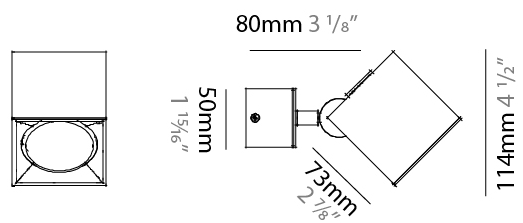

DAU SINGLE SURFACE

D92019- : D92019-BSL

base number

PROJECT
TYPE
SPECIFIER
QUANTITY
DATE

1. To build a product code in our configurator select the specify button on the base model # product page
2. To build a manual product code on this datasheet choose from the options listed below in blue font and add the suffix to the base model #

GENERAL

Series: Dau
Subseries: Dau Single
Partner: Milan
Division: Design
Installation: Surface
Product Type: Spots
Mounting Location: Ceiling
Light Distribution: Adjustable / Direct

PHYSICAL

Shape: Cube
Length (mm): 80
Length (in): 3 1/8
Width (mm): 83
Width (in): 3 1/4
Height (mm): 80
Height (in): 3 1/8
Max. Overall Height (mm): 160
Max. Overall Height (in): 6 5/16
Weight (kg): 0.82
Weight (lbs): 1.81
Fixture Material: Extruded Aluminum

ELECTRICAL

Number of Lamps: 1
Lamp Type: LED Retrofit
Lamp Shape: MR16
Bulb Included: Bulb Not Included
Total Output Wattage (W): 4
Max. Wattage Per Lamp (W): 4
Lamp Base: GU10
Input Voltage (V): 120

LED

OPTICAL

RATINGS AND CERTIFICATIONS

Certified By: CSA Certified to UL and CSA Standards
IP rating: IP20