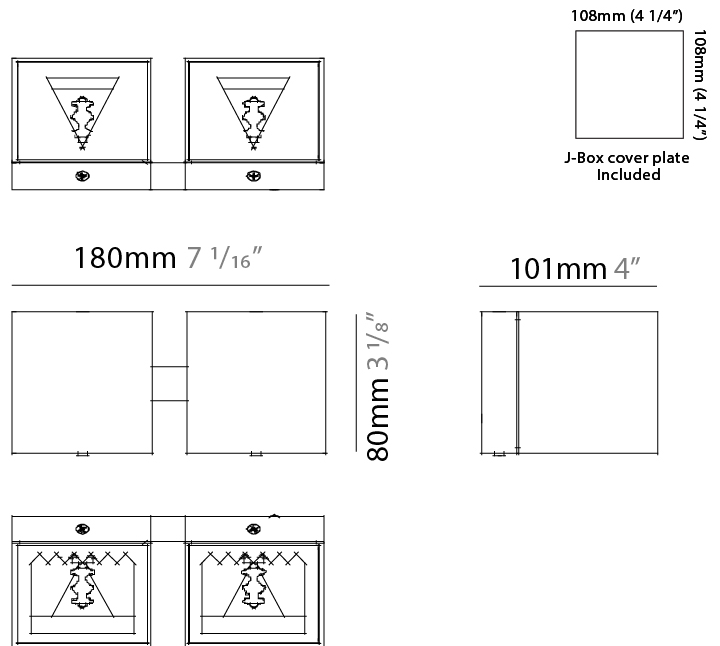

PROJECT _____
TYPE _____
SPECIFIER _____
QUANTITY _____
DATE _____

DAU DOUBLE SURFACE

D93095- : D93095-WHI

base number

1. To build a product code in our configurator select the specify button on the base model # product page
2. To build a manual product code on this datasheet choose from the options listed below in blue font and add the suffix to the base model #

GENERAL

Series: Dau _____
Subseries: Dau Double _____
Partner: Milan _____
Division: Design _____
Installation: Surface _____
Product Type: Wall Surface _____
Mounting Location: Wall _____
Light Distribution: Direct / Indirect _____

PHYSICAL

Shape: Rectangle _____
Length (mm): 180 _____
Length (in): 7 1/16 _____
Height (mm): 80 _____
Depth (mm): 101 _____
Height (in): 3 1/8 _____
Depth (in): 4 _____
Extension (mm): 101 _____
Extension (in): 4 _____
Weight (kg): 1.4 _____
Weight (lbs): 2.999 _____
Fixture Material: Extruded Aluminum _____

ELECTRICAL

Number of Lamps: 2 _____
Lamp Type: LED Retrofit _____
Lamp Shape: T4 _____
Bulb Included: Bulb Not Included _____
Total Output Wattage (W): 7 _____
Max. Wattage Per Lamp (W): 3.5 _____
Lamp Base: G9 _____
Input Voltage (V): 120Vac Direct Line _____

LED

OPTICAL

RATINGS AND CERTIFICATIONS

Certified By: CSA Certified to UL and CSA Standards _____
IP rating: IP20 _____