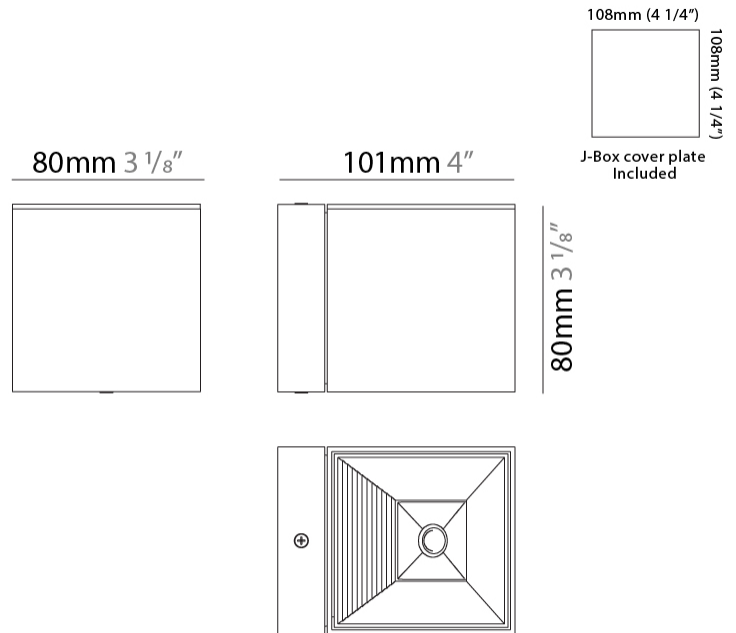

DAU SINGLE SURFACE

D93239-

base number   Finish
Options

PROJECT	_____
TYPE	_____
SPECIFIER	_____
QUANTITY	_____
DATE	_____

1. To build a product code in our configurator select the specify button on the base model # product page
2. To build a manual product code on this datasheet choose from the options listed below in blue font and add the suffix to the base model #

GENERAL

Series: Dau _____
Subseries: Dau Single _____
Partner: Milan _____
Division: Design _____
Installation: Surface _____
Product Type: Downlight _____
Mounting Location: Wall _____
Light Distribution: Direct _____

PHYSICAL

Aperture Sizes - Downlights: 3" _____
Shape: Cube _____
Length (mm): 80 _____
Length (in): 3 1/8" _____
Height (mm): 80 _____
Depth (mm): 101 _____
Height (in): 3 1/8" _____
Depth (in): 4 _____
Extension (mm): 101 _____
Extension (in): 4 _____
Fixture Finish: [BAL](#) / [MWL](#) / [BSL](#) _____
Fixture Material: Extruded Aluminum _____

ELECTRICAL

Lamp Type: LED _____
Input Wattage (W): 7 _____
Dimming: Electronic Low Voltage Dimming _____
Input Voltage (V): 120Vac Direct Line _____

LED

Number of LEDs: 1 _____
Color Temperature (°K): 3000 _____
Max. Delivered Lumen (lm): 665 _____
CRI: >90 CRI _____
Lamp Life (hrs): 50000 _____

OPTICAL

RATINGS AND CERTIFICATIONS

Certified By: Certified for North American Standards _____
IP rating: IP20 _____