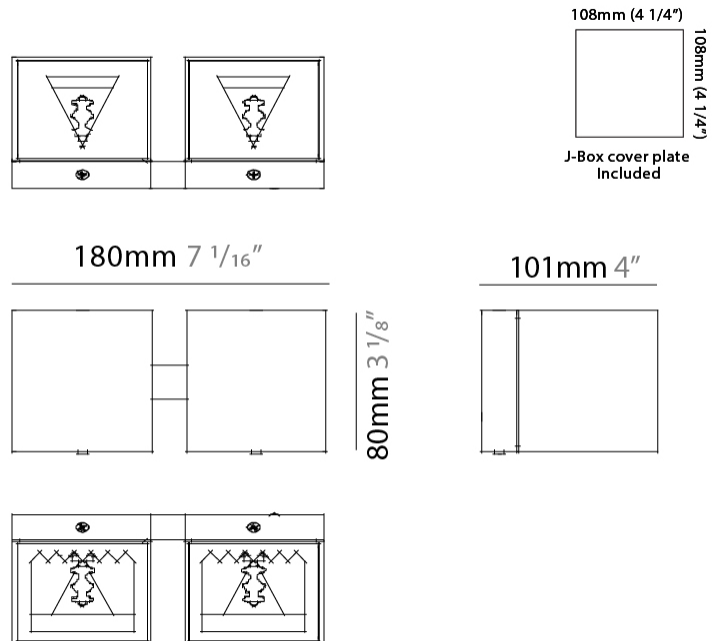

DAU DOUBLE SURFACE

D93095-

base number   Finish
Options

1. To build a product code in our configurator select the specify button on the base model # product page
2. To build a manual product code on this datasheet choose from the options listed below in blue font and add the suffix to the base model #

GENERAL

Series: Dau _____
Subseries: Dau Double _____
Partner: Milan _____
Division: Design _____
Installation: Surface _____
Product Type: Wall Surface _____
Mounting Location: Wall _____
Light Distribution: Direct / Indirect _____

PHYSICAL

Shape: Rectangle _____
Length (mm): 180 _____
Length (in): 7 1/16 _____
Height (mm): 80 _____
Depth (mm): 101 _____
Height (in): 3 1/8 _____
Depth (in): 4 _____
Extension (mm): 101 _____
Extension (in): 4 _____
Fixture Finish: [BAL](#) / [MWL](#) / [BSL](#) _____
Fixture Material: Extruded Aluminum _____

ELECTRICAL

Number of Lamps: 2 _____
Lamp Type: LED Retrofit _____
Lamp Shape: T4 _____
Bulb Included: Bulb Not Included _____
Max. Wattage Per Lamp (W): 3.5 _____
Lamp Base: G9 _____
Input Voltage (V): 120Vac Direct Line _____

LED

OPTICAL

RATINGS AND CERTIFICATIONS

Certified By: Certified for North American Standards _____
IP rating: IP20 _____