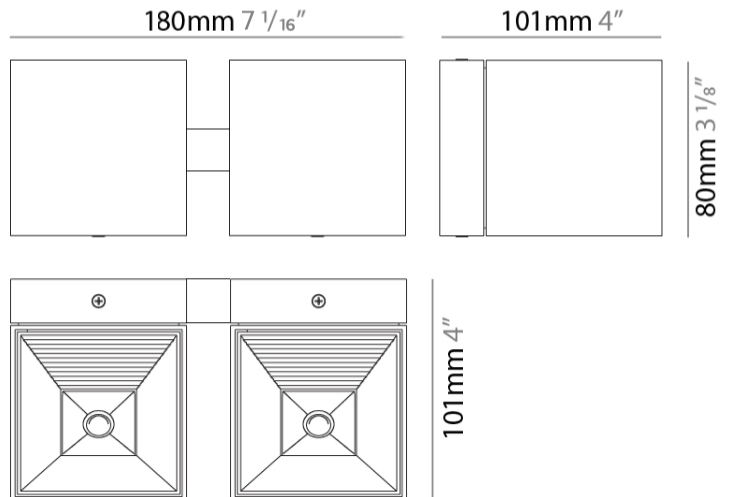

PROJECT	_____
TYPE	_____
SPECIFIER	_____
QUANTITY	_____
DATE	_____

DAU 2 LIGHT LINEAR SURFACE

D93241-

base number   Finish
Options

1. To build a product code in our configurator select the specify button on the base model # product page
2. To build a manual product code on this datasheet choose from the options listed below in blue font and add the suffix to the base model #

GENERAL

Series: Dau
Subseries: Dau 2 light Linear
Partner: Milan
Division: Design
Installation: Surface
Product Type: Wall Surface
Mounting Location: Wall
Light Distribution: Direct / Indirect

PHYSICAL

Shape: Rectangle
Length (mm): 80
Length (in): 3 1/8
Height (mm): 80
Depth (mm): 101
Height (in): 3 1/8
Depth (in): 4
Fixture Finish: [BAL / MWL / BSL](#)
Fixture Material: Extruded Aluminum

ELECTRICAL

Lamp Type: LED
Input Wattage (W): 28
Dimming: Electronic Low Voltage Dimming
Input Voltage (V): 120Vac Direct Line

LED

Number of LEDs: 4
Color Temperature (°K): 3000
Max. Delivered Lumen (lm): 1330
CRI: >90 CRI
Lamp Life (hrs): 50000

OPTICAL

RATINGS AND CERTIFICATIONS

Certified By: Certified for North American Standards
IP rating: IP20