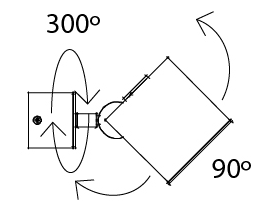

DAU SINGLE SURFACE

D92019- : D92019-BSL

base number

PROJECT
TYPE
SPECIFIER
QUANTITY
DATE

1. To build a product code in our configurator select the specify button on the base model # product page
2. To build a manual product code on this datasheet choose from the options listed below in blue font and add the suffix to the base model #

GENERAL

Series: Dau
Subseries: Dau Single
Partner: Milan
Division: Design
Installation: Surface
Product Type: Spots
Mounting Location: Ceiling
Light Distribution: Adjustable / Direct

PHYSICAL

Shape: Cube
Length (mm): 80
Length (in): 3 1/8
Width (mm): 83
Width (in): 3 1/4
Height (mm): 80
Height (in): 3 1/8
Max. Overall Height (mm): 160
Max. Overall Height (in): 6 5/16
Weight (kg): 0.82
Weight (lbs): 1.81
Fixture Material: Extruded Aluminum

ELECTRICAL

Number of Lamps: 1
Lamp Type: LED Retrofit
Lamp Shape: MR16
Bulb Included: Bulb Not Included
Total Output Wattage (W): 4
Max. Wattage Per Lamp (W): 4
Lamp Base: GU10
Input Voltage (V): 120

LED

OPTICAL

RATINGS AND CERTIFICATIONS

Certified By: CSA Certified to UL and CSA Standards
IP rating: IP20