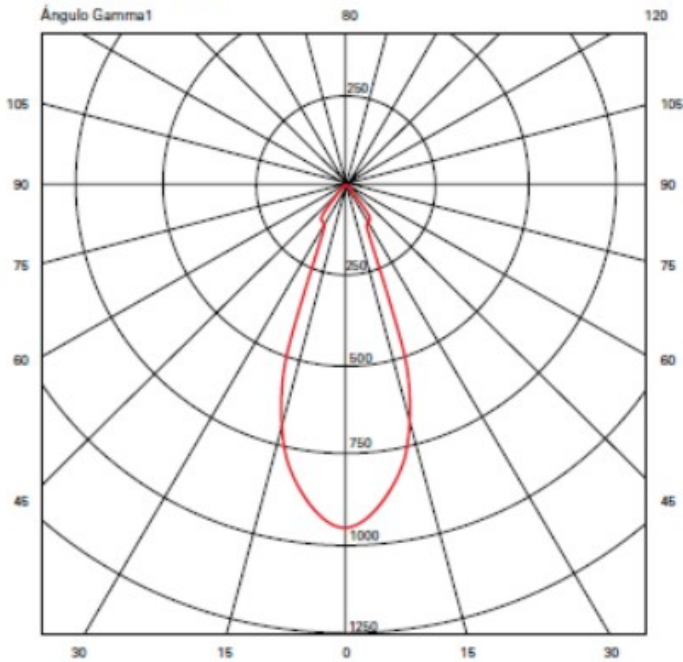

HALOGEN 75 W

Ángulo Gamma1