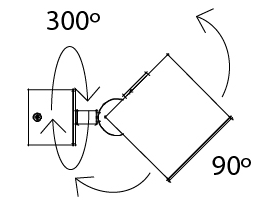

PROJECT
TYPE
SPECIFIER
QUANTITY
DATE

DAU SINGLE SURFACE

D92019-

base number   Finish
Options

1. To build a product code in our configurator select the specify button on the base model # product page
2. To build a manual product code on this datasheet choose from the options listed below in blue font and add the suffix to the base model #

GENERAL

Series: Dau
Subseries: Dau Single
Partner: Milan
Division: Design
Installation: Surface
Product Type: Spots
Mounting Location: Ceiling
Light Distribution: Adjustable / Direct

PHYSICAL

Shape: Cube
Length (mm): 80
Length (in): 3 1/8
Width (mm): 83
Width (in): 3 1/4
Height (mm): 80
Height (in): 3 1/8
Max. Overall Height (mm): 160
Max. Overall Height (in): 6 5/16
Weight (kg): 0.82
Weight (lbs): 1.81
Fixture Finish: [BAL](#) / [MWL](#) / [BSL](#)
Fixture Material: Extruded Aluminum

ELECTRICAL

Number of Lamps: 1
Lamp Type: LED Retrofit
Lamp Shape: MR16
Bulb Included: Bulb Not Included
Max. Wattage Per Lamp (W): 4
Lamp Base: GU10
Input Voltage (V): 120

LED

OPTICAL

RATINGS AND CERTIFICATIONS

Certified By: Certified for North American Standards
IP rating: IP20