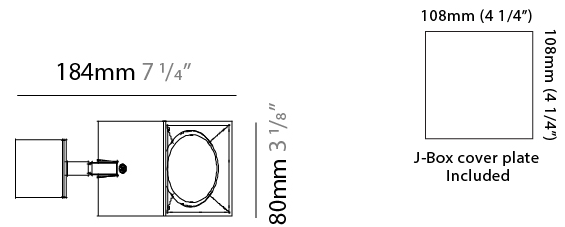

PROJECT
TYPE
SPECIFIER
QUANTITY
DATE

DAU SINGLE SURFACE

D92019-

base number   Finish
Options

1. To build a product code in our configurator select the specify button on the base model # product page
2. To build a manual product code on this datasheet choose from the options listed below in blue font and add the suffix to the base model #

GENERAL

Series: Dau
Subseries: Dau Single
Partner: Milan
Division: Design
Installation: Surface
Product Type: Spots
Mounting Location: Ceiling
Light Distribution: Adjustable / Direct

PHYSICAL

Shape: Cube
Length (mm): 80
Length (in): 3 1/8
Width (mm): 83
Width (in): 3 1/4
Height (mm): 80
Height (in): 3 1/8
Max. Overall Height (mm): 160
Max. Overall Height (in): 6 5/16
Weight (kg): 0.82
Weight (lbs): 1.81
Fixture Finish: [BAL](#) / [MWL](#) / [BSL](#)
Fixture Material: Extruded Aluminum

ELECTRICAL

Number of Lamps: 1
Lamp Type: LED Retrofit
Lamp Shape: MR16
Bulb Included: Bulb Not Included
Max. Wattage Per Lamp (W): 4
Lamp Base: GU10
Input Voltage (V): 120

LED

OPTICAL

RATINGS AND CERTIFICATIONS

Certified By: Certified for North American Standards
IP rating: IP20