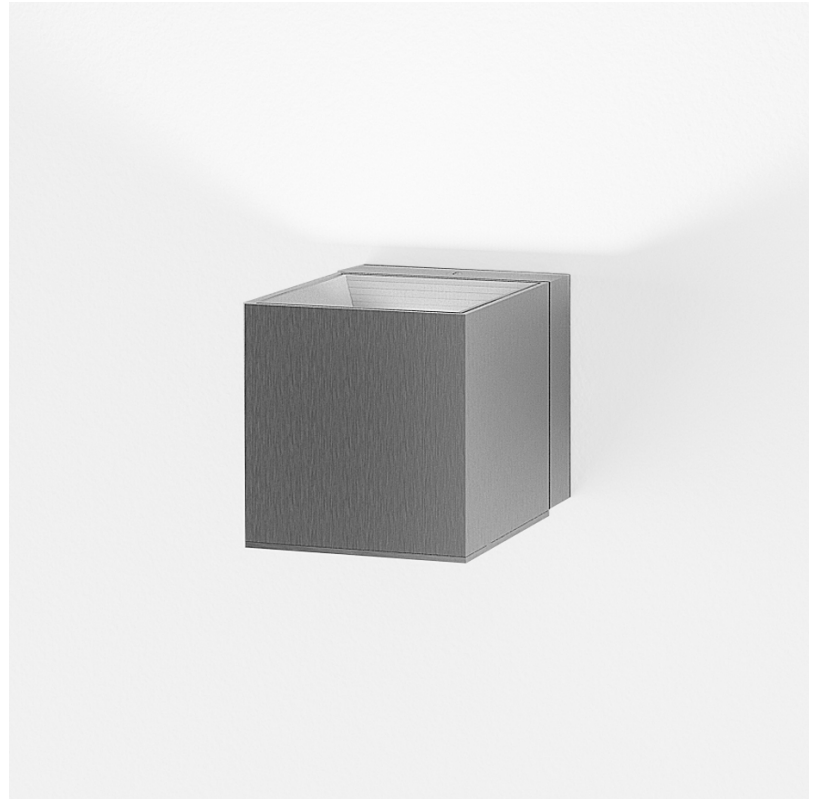

DAU SINGLE SURFACE

D93239-

base number   Finish
Options

PROJECT	_____
TYPE	_____
SPECIFIER	_____
QUANTITY	_____
DATE	_____

1. To build a product code in our configurator select the specify button on the base model # product page
2. To build a manual product code on this datasheet choose from the options listed below in blue font and add the suffix to the base model #

GENERAL

Series: Dau _____
Subseries: Dau Single _____
Partner: Milan _____
Division: Design _____
Installation: Surface _____
Product Type: Downlight _____
Mounting Location: Wall _____
Light Distribution: Direct _____

PHYSICAL

Aperture Sizes - Downlights: 3" _____
Shape: Cube _____
Length (mm): 80 _____
Length (in): 3 1/8" _____
Height (mm): 80 _____
Depth (mm): 101 _____
Height (in): 3 1/8" _____
Depth (in): 4 _____
Extension (mm): 101 _____
Extension (in): 4 _____
Fixture Finish: [BAL](#) / [MWL](#) / [BSL](#) _____
Fixture Material: Extruded Aluminum _____

ELECTRICAL

Lamp Type: LED _____
Input Wattage (W): 7 _____
Dimming: Electronic Low Voltage Dimming _____
Input Voltage (V): 120Vac Direct Line _____

LED

Number of LEDs: 1 _____
Color Temperature (°K): 3000 _____
Max. Delivered Lumen (lm): 665 _____
CRI: >90 CRI _____
Lamp Life (hrs): 50000 _____

OPTICAL

RATINGS AND CERTIFICATIONS

Certified By: Certified for North American Standards _____
IP rating: IP20 _____