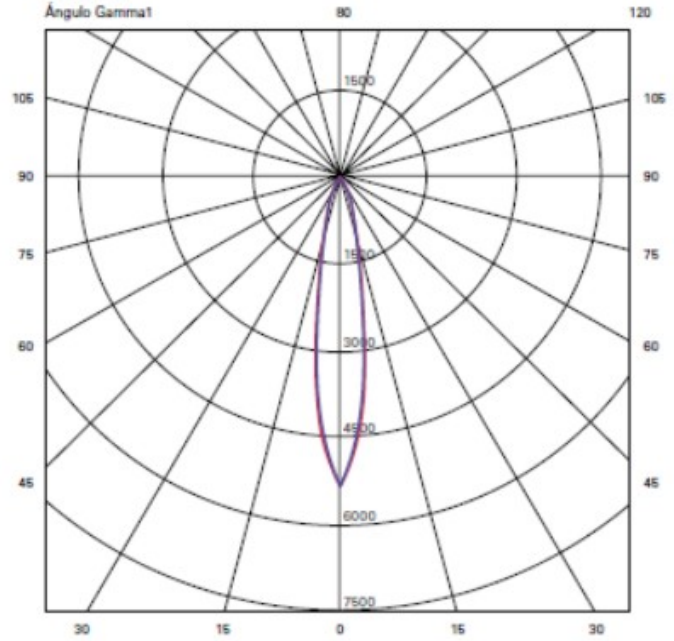

LED 5 W

Ángulo Gamma1