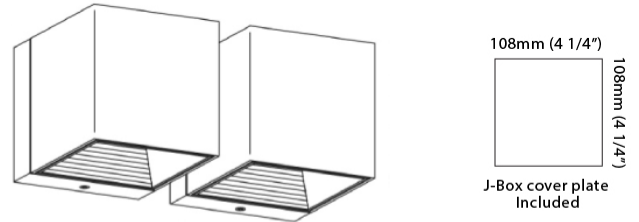

PROJECT	_____
TYPE	_____
SPECIFIER	_____
QUANTITY	_____
DATE	_____

DAU 2 LIGHT LINEAR SURFACE

D93241-

base number   Finish
Options

1. To build a product code in our configurator select the specify button on the base model # product page
2. To build a manual product code on this datasheet choose from the options listed below in blue font and add the suffix to the base model #

GENERAL

Series: Dau
Subseries: Dau 2 light Linear
Partner: Milan
Division: Design
Installation: Surface
Product Type: Wall Surface
Mounting Location: Wall
Light Distribution: Direct / Indirect

PHYSICAL

Shape: Rectangle
Length (mm): 80
Length (in): 3 1/8
Height (mm): 80
Depth (mm): 101
Height (in): 3 1/8
Depth (in): 4
Fixture Finish: [BAL / MWL / BSL](#)
Fixture Material: Extruded Aluminum

ELECTRICAL

Lamp Type: LED
Input Wattage (W): 28
Dimming: Electronic Low Voltage Dimming
Input Voltage (V): 120Vac Direct Line

LED

Number of LEDs: 4
Color Temperature (°K): 3000
Max. Delivered Lumen (lm): 1330
CRI: >90 CRI
Lamp Life (hrs): 50000

OPTICAL

RATINGS AND CERTIFICATIONS

Certified By: Certified for North American Standards
IP rating: IP20