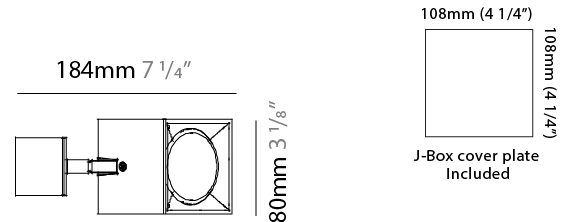

DAU SINGLE SURFACE

D92019- : D92019-BSL

base number

PROJECT
TYPE
SPECIFIER
QUANTITY
DATE

1. To build a product code in our configurator select the specify button on the base model # product page
2. To build a manual product code on this datasheet choose from the options listed below in blue font and add the suffix to the base model #

GENERAL

Series: Dau
Subseries: Dau Single
Partner: Milan
Division: Design
Installation: Surface
Product Type: Spots
Mounting Location: Ceiling
Light Distribution: Adjustable / Direct

PHYSICAL

Shape: Cube
Length (mm): 80
Length (in): 3 1/8
Width (mm): 83
Width (in): 3 1/4
Height (mm): 80
Height (in): 3 1/8
Max. Overall Height (mm): 160
Max. Overall Height (in): 6 5/16
Weight (kg): 0.82
Weight (lbs): 1.81
Fixture Material: Extruded Aluminum

ELECTRICAL

Number of Lamps: 1
Lamp Type: LED Retrofit
Lamp Shape: MR16
Bulb Included: Bulb Not Included
Total Output Wattage (W): 4
Max. Wattage Per Lamp (W): 4
Lamp Base: GU10
Input Voltage (V): 120

LED

OPTICAL

RATINGS AND CERTIFICATIONS

Certified By: CSA Certified to UL and CSA Standards
IP rating: IP20