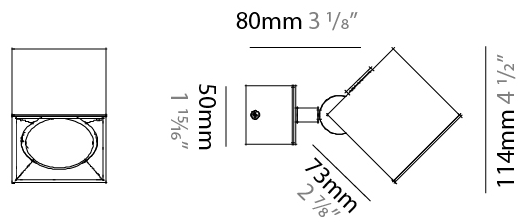

PROJECT
TYPE
SPECIFIER
QUANTITY
DATE

DAU SINGLE SURFACE

D92019-

base number   Finish
Options

1. To build a product code in our configurator select the specify button on the base model # product page
2. To build a manual product code on this datasheet choose from the options listed below in blue font and add the suffix to the base model #

GENERAL

Series: Dau
Subseries: Dau Single
Partner: Milan
Division: Design
Installation: Surface
Product Type: Spots
Mounting Location: Ceiling
Light Distribution: Adjustable / Direct

PHYSICAL

Shape: Cube
Length (mm): 80
Length (in): 3 1/8
Width (mm): 83
Width (in): 3 1/4
Height (mm): 80
Height (in): 3 1/8
Max. Overall Height (mm): 160
Max. Overall Height (in): 6 5/16
Weight (kg): 0.82
Weight (lbs): 1.81
Fixture Finish: [BAL](#) / [MWL](#) / [BSL](#)
Fixture Material: Extruded Aluminum

ELECTRICAL

Number of Lamps: 1
Lamp Type: LED Retrofit
Lamp Shape: MR16
Bulb Included: Bulb Not Included
Max. Wattage Per Lamp (W): 4
Lamp Base: GU10
Input Voltage (V): 120

LED

OPTICAL

RATINGS AND CERTIFICATIONS

Certified By: Certified for North American Standards
IP rating: IP20